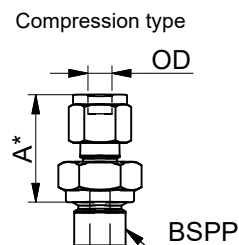

Compression type	1/8"BSPP	1/4"BSPP	1/2"BSPP	1"BSPP
	A	A	A	A
adapter 3 mm OD	28	24		
adapter 6 mm OD	28	29	30	
adapter 8 mm OD		30	30	
adapter 10 mm OD		30	33	
adapter 12 mm OD		33	34	
adapter 15 mm OD		32	34	
adapter 16 mm OD			34	
adapter 22 mm OD				37
adapter 1/8" OD	23	24		
adapter 1/4" OD	28	29	30	
adapter 3/8" OD		30	31	
adapter 1/2" OD		34	34	
adapter 3/4" OD			35	
adapter 1" OD			43	43

*) Dimension A is typical finger-tight.

Dimensions are in millimeters unless otherwise mentioned.
Dimensions subject to change without notice.

Title: Dimensions MASS-STREAM™ Swagelok RP-adapters		Drawer : M.B.	Revision Description: Rebranded and renamed.	
		Date: 01-03-2010	Rev. by: R.Ge. Scale: -:- A4	
		Checked : J.E.		
Projection:  Third Angle		Date: 08-09-2016	Drawing no.: 7.05.802 Rev.: B Page: 1-1	
Dimensions: Metric (mm)				