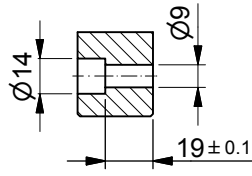

Section view A-A (2x) (1 : 3)

Section view B-B (4x) (1 : 3)

Section view C-C (4x) (1 : 3)

Dimensions subject to change without notice.

Tolerances ± 0.2 unless otherwise mentioned

Title: Dimensional drawing mass block CORI-FLOW Mxx 4kg		Drawer : J.H. Date: 06-10-2009	Revision Description: Logo changed		
 Bronkhorst [®] WWW.BRONKHORST.COM	Projection:  Third Angle	Checked : J.E. Date: 19-11-2015	Rev. by: R.Ge.	Scale: 1:2	A4
	Dimensions: Metric (mm)	Drawing no.: 7.05.777	Rev.: E	Page: 1-1	