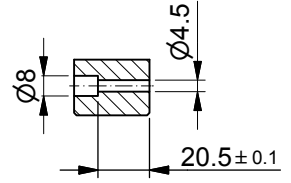

Section view A-A (2x) (1 : 3)

Section view B-B (4x) (1 : 3)

Section view C-C (4x) (1 : 3)

Dimensions subject to change without notice.

Tolerances ± 0.2 unless otherwise mentioned

Title: Dimensional drawing mass block CORI-FLOW Mxx 4kg		Drawer : J.H. Date: 06-10-2009	Revision Description: Logo changed		
 Bronkhorst [®] WWW.BRONKHORST.COM	Projection:  Third Angle	Checked : J.E. Date: 19-11-2015	Rev. by: R.Ge.	Scale: 1:2	A4
	Dimensions: Metric (mm)	Drawing no.: 7.05.777	Rev.: E	Page: 1-1	