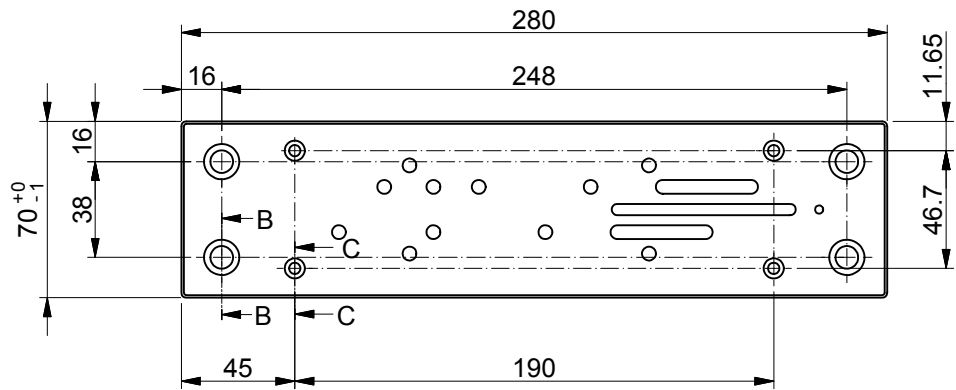

Section view A-A (2x) (1 : 3)

Section view B-B (4x) (1 : 3)

Section view C-C (4x) (1 : 3)

Dimensions subject to change without notice.

Tolerances ± 0.2 unless otherwise mentioned

Title: Dimensional drawing mass block CORI-FLOW Mxx 4kg		Drawer : J.H. Date: 06-10-2009	Revision Description: Logo changed		
 Bronkhorst [®] WWW.BRONKHORST.COM	Projection:  Third Angle	Checked : J.E. Date: 19-11-2015	Rev. by: R.Ge.	Scale: 1:2	A4
	Dimensions: Metric (mm)	Drawing no.: 7.05.777	Rev.: E	Page: 1-1	